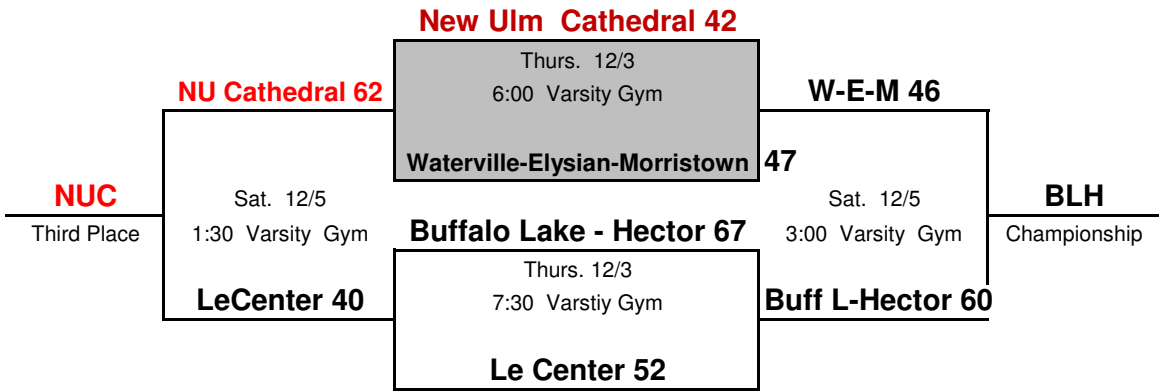

Le Center Girls' Invitational Tournament

VARSITY TOURNAMENT

B SQUAD TOURNAMENT

Buffalo Lake - Hector 44

Thurs. 12/3 6:00 MS Gym Le Center 10

New Ulm Cathedral 18

Thurs. 12/3 7:30 MS Gym W E M 34

On Saturday the B-Squads will play at the opposite time of their varsity teams

W-E-M 21

Sat. 12/5 1:30 MS Gym Buff L-Hector 51

Championship

NU Cathedral 37

Sat. 12/5 3:00 MS Gym LeCenter 23
--

3rd Place